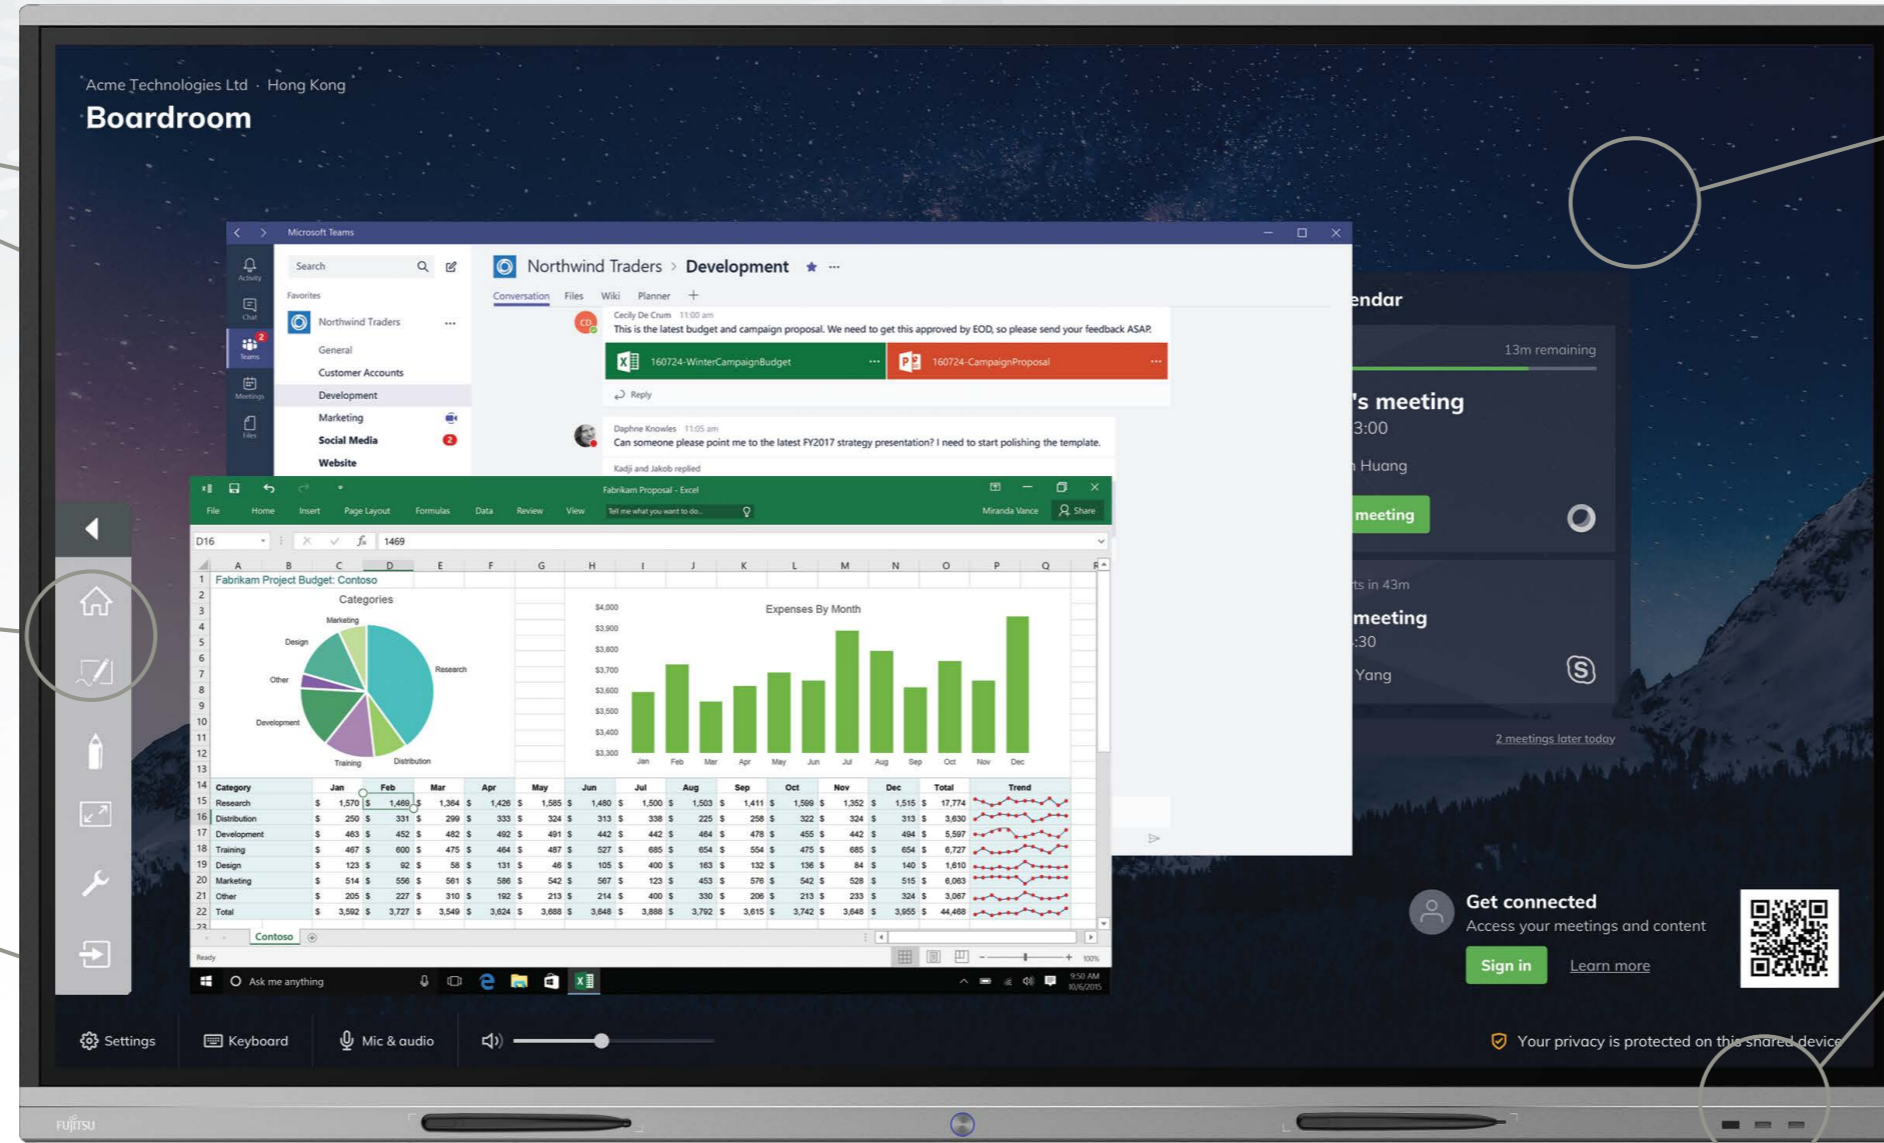

Key Driver for Digital Transformation

Collaboration Solution

FUJITSU

Transform Your Digital Workplace with Collaborative Solution

Interactive Experience

Supports up to 20-point touch and pen-on-paper writing experience, enabling team members to annotate or draw on the screen with their fingers or pen styluses simultaneously.

Spectacular 4K Display

With Direct-Lit LED (DLED) display technology and true 4K Ultra High Definition (UHD) screen resolution, users will enjoy the finest details, stunning image clarity, and the ultimate in visual experience.

Friendly Design

Menu including Home, Back, Shortcuts, Settings and Volume options is always visible and located on both sides of the screen, underscoring its convenience.

Stay Organized

Magnetic penholder conveniently located at the front allows team members to stay focused on what is important.

Pen Technology

Pen tip size is automatically detected for different colours and thickness, making team collaboration effortless.

Anti-Glare Tempered Glass

The display panel is surfaced with a 4mm tempered glass for usage safety and anti-glare surface effectively improve text and reduce reflections avoiding eyestrain.