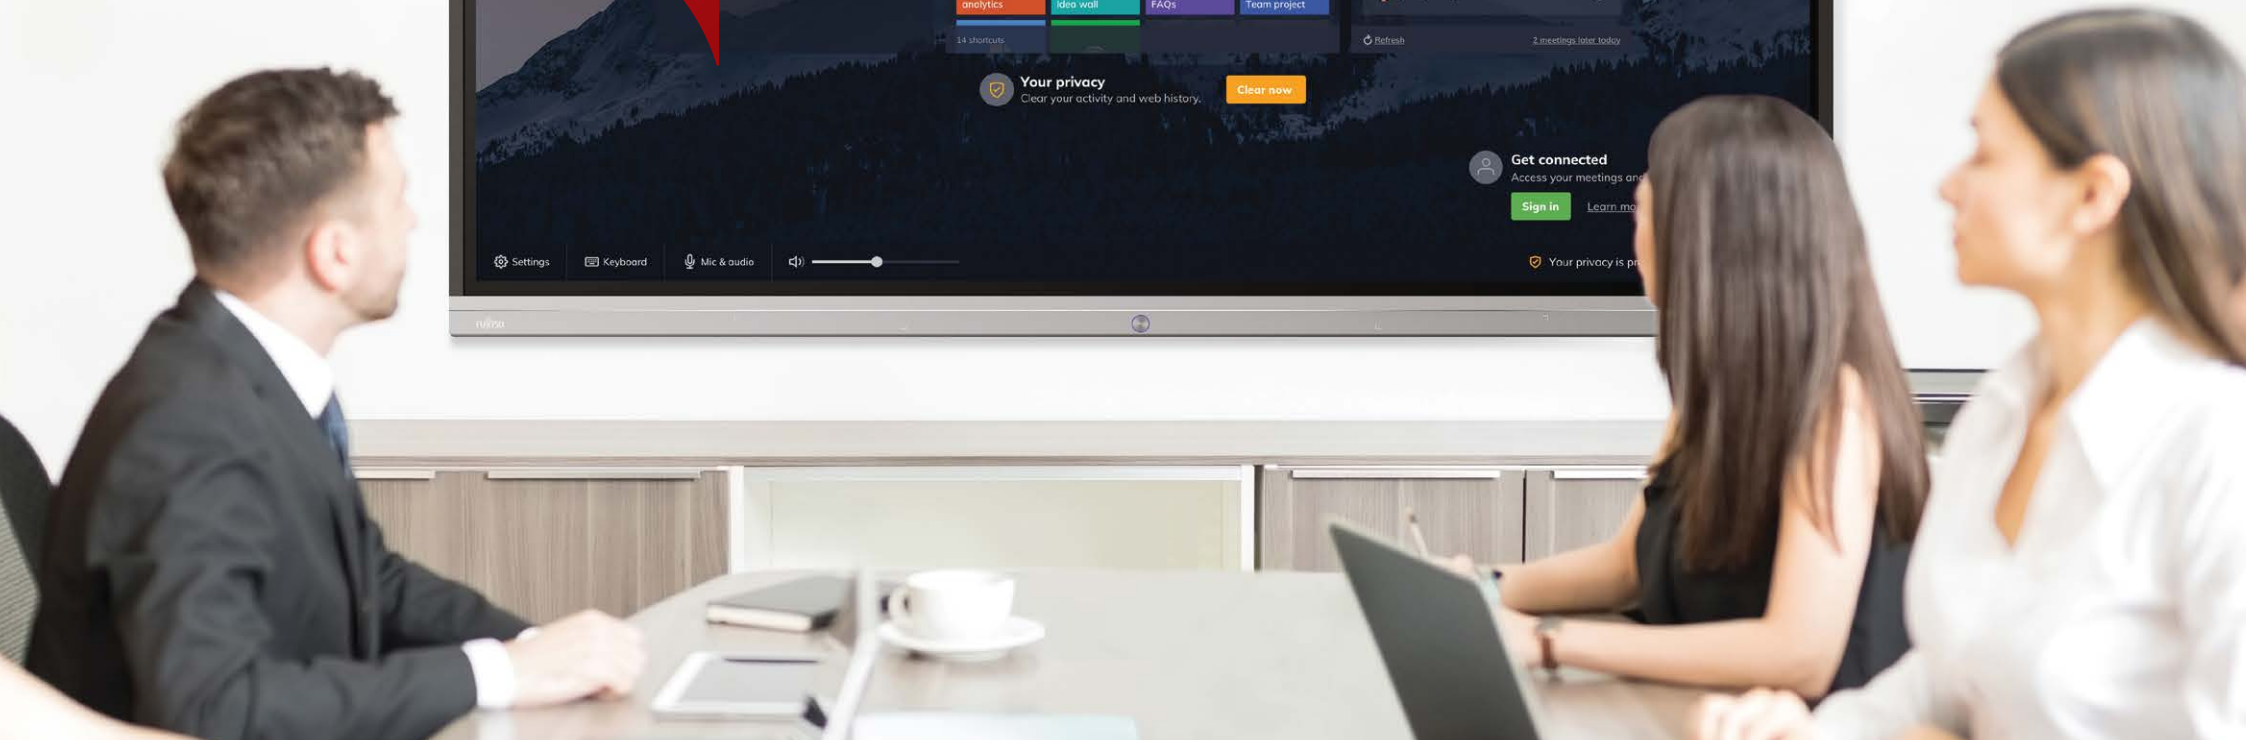

Key Driver for Digital Transformation

Collaboration Solution

FUJITSU

Transform Your Digital Workplace with Collaborative Solution

Interactive Experience

Supports up to 20-point touch and pen-on-paper writing experience, enabling team members to annotate or draw on the screen with their fingers or pen styluses simultaneously.

Spectacular 4K Display

With Direct-Lit LED (DLED) display technology and true 4K Ultra High Definition (UHD) screen resolution, users will enjoy the finest details, stunning image clarity, and the ultimate in visual experience.

Friendly Design

Menu including Home, Back, Shortcuts, Settings and Volume options is always visible and located on both sides of the screen, underscoring its convenience.

Stay Organized

Magnetic penholder conveniently located at the front allows team members to stay focused on what is important.

Simple and Smart Wireless Presentation

Project your content wirelessly from any device to your meeting room display. Collaborate in real time with touchback, without moving back and forth during the presentation.